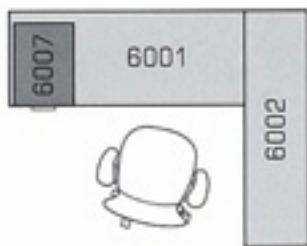

- 6001 - Desk Model
- 6002 - Return Model
- 6005 - Tall Model File Pedestal
- 6006 - Mobile CPU Cabinet
- 6007 - Low Mobile File Pedestal

SCALE: 1/4"=1'-0"