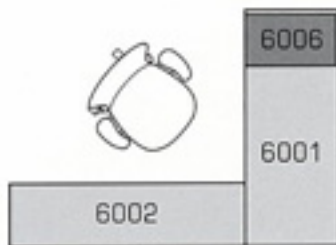

- 6001 - Desk Model
- 6002 - Return Model
- 6005 - Tall Model File Pedestal
- 6006 - Mobile CPU Cabinet
- 6007 - Low Mobile File Pedestal

SCALE: 1/4"=1'-0"