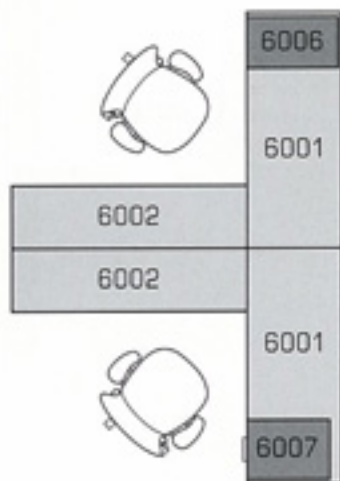

- 6001 - Desk Model
- 6002 - Return Model
- 6005 - Tall Model File Pedestal
- 6006 - Mobile CPU Cabinet
- 6007 - Low Mobile File Pedestal

SCALE: 1/4"=1'-0"