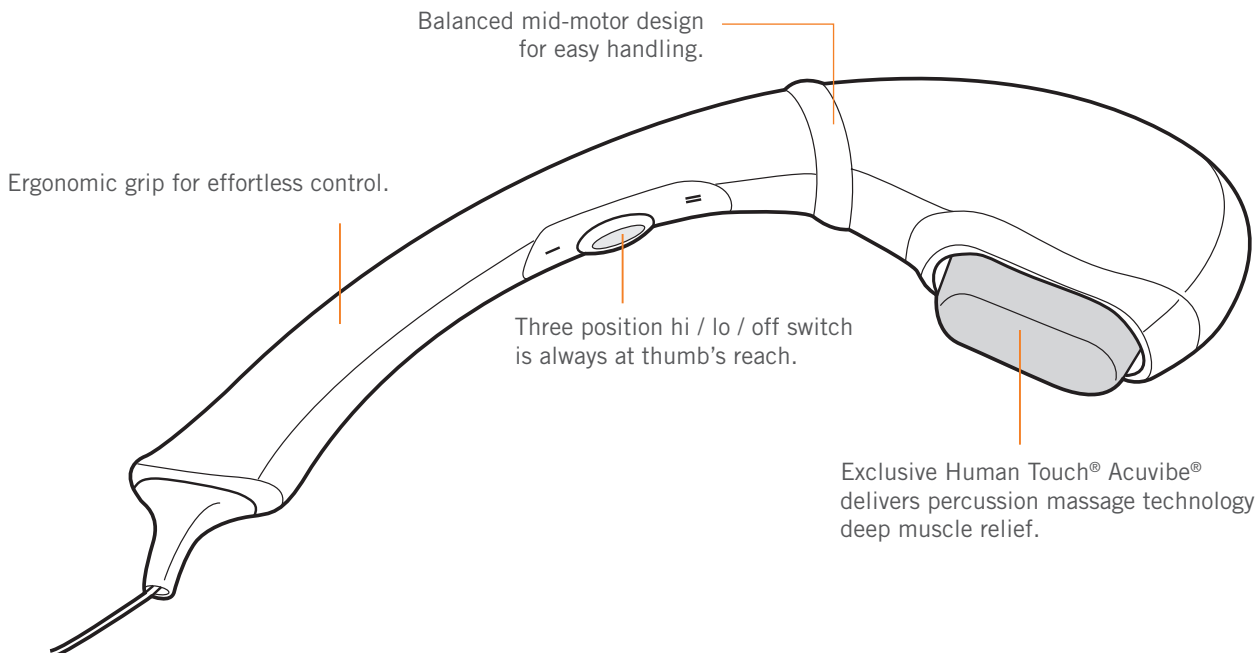

## Stop playing hide and seek with sore muscles.

Tension and stress have a way of hiding in hard-to-reach areas like the shoulders and mid-back. Now you have an easy way of finding and eliminating them. The Human Touch® Acuvibe® HT-1280 handheld personal massager is ergonomically designed to target the areas of the body most prone to frequent aches and pains. And don't let its sleek, minimalist form fool you. This advanced machine is as graceful as a swan, yet it packs the punch necessary to erase stress, soreness and fatigue faster than you can say "oh yeah, that's the spot." Its unique percussion massage technology is designed to deeply relax and revitalize sore, aching muscles. So grab hold of the HT-1280 and discover the power and pleasure of massaging away those once-stubborn back pains.

### More Features for More Comfort

Powerful massaging motor is vibration-dampened and whisper-quiet.  
Effective for easing pain and tension in stiff, sore muscles.

Model number:  
200-1280-001

1-Year Limited Warranty

### Graceful as a swan, yet effective as Borislava, the Bulgarian massage therapist.

The HT-1280 is designed specifically for people with sore-muscle pain, tension or stiffness. Though lightweight and easy-to-use, this handheld percussor delivers a professional massage for serious relief.

- Exclusive Human Touch Acuvibe percussion massage technology for deep muscle relief
- Powerful, dual-speed control for either light or vigorous massage
- Ergonomically designed with a natural elbow for easy access to the shoulders and mid-back, as well as other hard-to-reach areas
- Balanced mid-motor design for easy handling