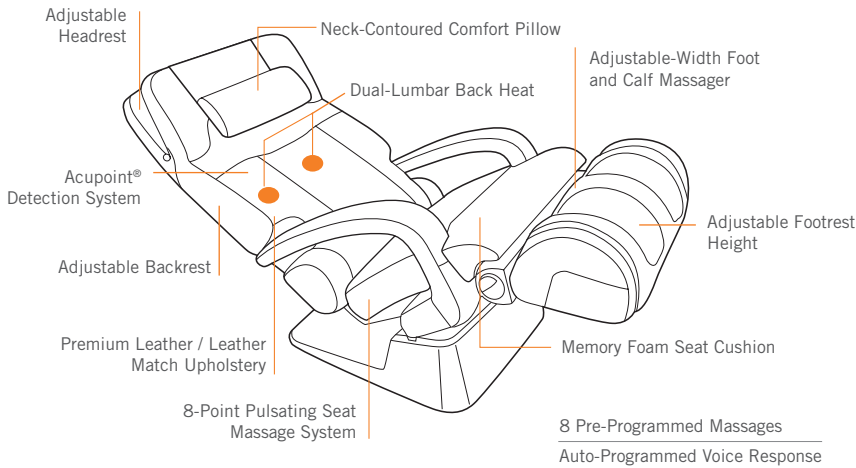

More Features For More Comfort

DIMENSIONS

Model number:

■	100-7450-001 (Black)
■	100-7450-002 (Dark Chocolate)

5-Year Limited Warranty