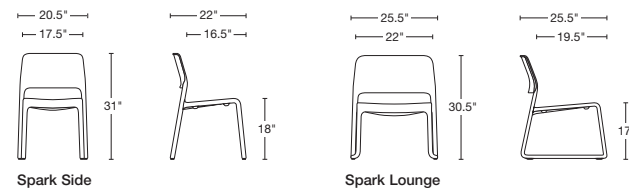

With its lower, wider and deeper seat, the lounge chair, shown at top with a Dividends Horizon™ Low X Base table, is intended for collaborative use, such as in communal spaces and activity areas.

The Spark dolly, far left, stores and transports side or lounge chairs. It features handles that act as bumpers to cushion the chairs and four locking casters for secure storage.

The translucent ganging device, left, connects Spark side chairs in a row for use in auditoriums and multifunction spaces.