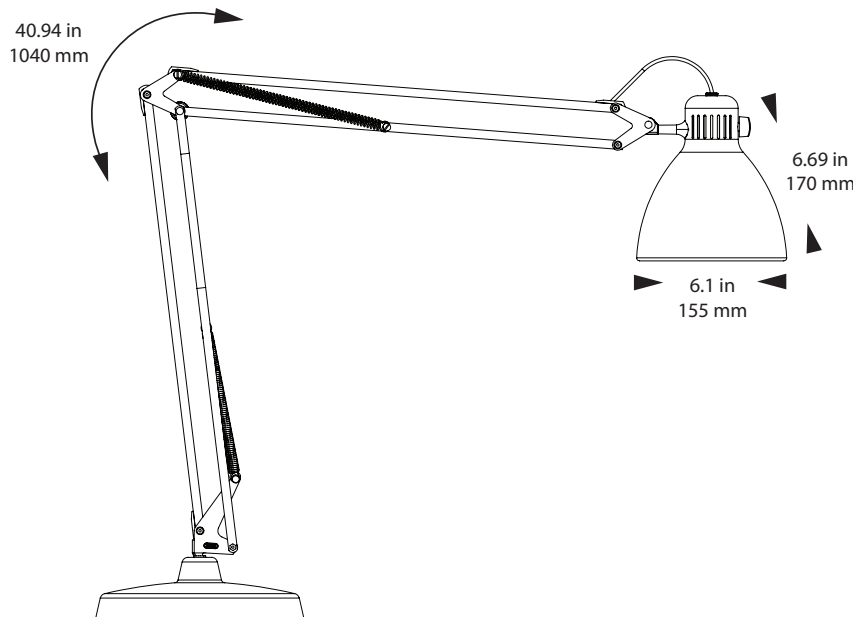

TECHNICAL INFORMATION

Lamp: 13W Compact fluorescent lamp (included)
 Electrical: Light wired for 120V, 60 Hz operation
 Ballast: HF electronic ballast
 Power Cord: 6 ft. 2 in. (1879.6 mm)
 Mounting: Edge Clamp

L-1

CODES

- L1ABK L-1 with Edge Clamp, Black (BK)
- L1AWT L-1 with Edge Clamp, White (WT)
- L1ASG L-1 with Edge Clamp, Silver Grey (SG)
- L1ACH L-1 with Edge Clamp, Chrome (CH)

COLORS

ACCESSORIES

-  50009 L-1 Table/Desk Base, Black (BK), White (WT), Silver Grey (SG), Chrome (CH)
-  50115 Panel Mount Bracket, Black (BK), Light Grey (LG)
-  50135 Tool-Tile Bracket, Black (BK), Light Grey (LG)
-  50003 B Wall Mount Bracket, Black (BK), White (WT), Light Grey (LG)
-  50005 C Surface Mount, Black (BK), White (WT), Light Grey (LG)
-  37696 L-1 Floor Stand, Black (BK), White (WT), Silver Grey (SG), Chrome (CH)
-  50036 Rolling Floor Stand, Black (BK), White (WT), Light Grey (LG)
-  31639 Bushing, Aluminum
-  8990-052-1 Grommet, Transparent/Aluminum

Source at 15" from worksurface

	-12	-6	CL	6	12	18	24
	Wall - 50% Reflective						
12	33.7	46.8	54.0	49.4	35.5	25.0	16.4
6	39.6	55.1	63.5	58.1	41.8	29.4	19.3
CL	38.4	57.2	67.1	61.8	38.5	28.3	18.7
6	39.4	54.3	63.1	58.4	41.2	28.9	19.6
12	32.7	45.1	52.4	48.5	34.2	24.0	16.3